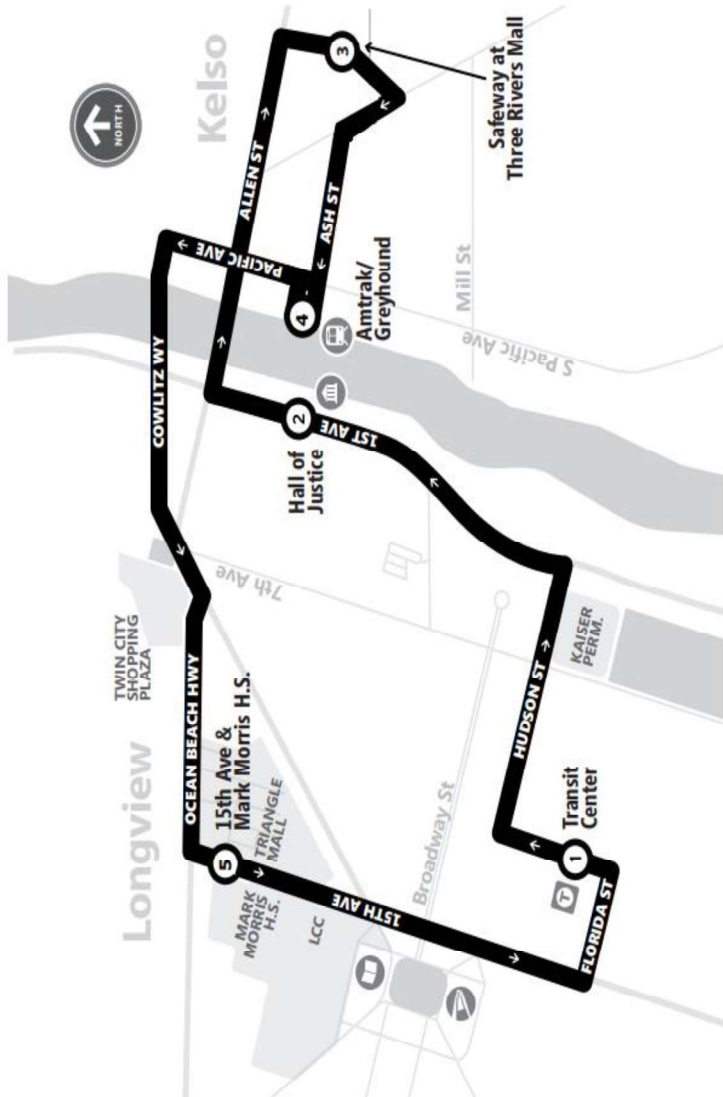

45

SERVING LONGVIEW AND KELSO, WA

EFFECTIVE 9-13-2021

45

Weekdays & Saturdays
NO SERVICE ON SUNDAY

Route Schedule

	① Longview Transit Center	② 1st Ave & Washington St	③ 411 Three rivers Dr Safeway	④ Kelso Station	⑤ 15th Ave & Mark Morris Ct	① Longview Transit Center	② 1st Ave & Washington St	③ 411 Three rivers Dr Safeway	④ Kelso Station	⑤ 15th Ave & Mark Morris Ct
AM	6:30	6:34	6:39	6:42	6:49	***	***	***	***	***
	7:00	7:04	7:09	7:12	7:19	***	***	***	***	***
	7:30	7:34	7:39	7:42	7:49	***	***	***	***	***
	8:00	8:04	8:09	8:12	8:19	8:00	8:04	8:09	8:12	8:19
	8:30	8:34	8:39	8:42	8:49	8:30	8:34	8:39	8:42	8:49
	9:00	9:04	9:09	9:12	9:19	9:00	9:04	9:09	9:12	9:19
	9:20	9:25	9:31	9:36	9:43	***	***	***	***	***
	***	***	***	***	***	9:30	9:34	9:39	9:42	9:49
	9:40	9:45	9:51	9:56	10:03	***	***	***	***	***
	10:00	10:05	10:11	10:16	10:23	10:00	10:05	10:11	10:16	10:23
	10:20	10:25	10:31	10:36	10:43	***	***	***	***	***
	10:40	10:45	10:51	10:56	11:03	10:40	10:45	10:51	10:56	11:03
	11:00	11:05	11:11	11:16	11:23	***	***	***	***	***
	11:20	11:25	11:31	11:36	11:43	11:20	11:25	11:31	11:36	11:43
11:40	11:45	11:51	11:56	***	***	***	***	***	***	
PM	***	***	***	***	12:03	***	***	***	***	***
	12:00	12:05	12:11	12:16	12:23	12:00	12:05	12:11	12:16	12:23
	12:20	12:25	12:31	12:36	12:43	***	***	***	***	***
	12:40	12:45	12:51	12:56	1:03	12:40	12:45	12:51	12:56	1:03
	1:00	1:05	1:11	1:16	1:23	***	***	***	***	***
	1:20	1:25	1:31	1:36	1:43	1:20	1:25	1:31	1:36	1:43
	1:40	1:45	1:51	1:56	2:03	***	***	***	***	***
	2:00	2:05	2:11	2:16	2:23	2:00	2:05	2:11	2:16	2:23
	2:20	2:25	2:31	2:36	2:43	***	***	***	***	***
	2:40	2:45	2:51	2:56	3:03	2:40	2:45	2:51	2:56	3:03
	3:00	3:05	3:11	3:16	3:23	***	***	***	***	***
	3:20	3:25	3:31	3:36	3:43	3:20	3:25	3:31	3:36	3:43
	3:40	3:45	3:51	3:56	4:03	***	***	***	***	***
	4:00	4:05	4:11	4:16	4:23	4:00	4:04	4:09	4:12	4:19
4:20	4:25	4:31	4:36	4:43	***	***	***	***	***	
5:00	5:04	5:09	5:12	5:19	4:30	4:34	4:39	4:42	4:49	
5:30	5:34	5:39	5:42	5:49	5:00	5:04	5:09	5:12	5:19	
6:00	6:04	6:09	6:12	6:19	5:30	5:34	5:39	5:42	5:49	
6:30	6:34	6:39	6:42	6:49	***	***	***	***	***	