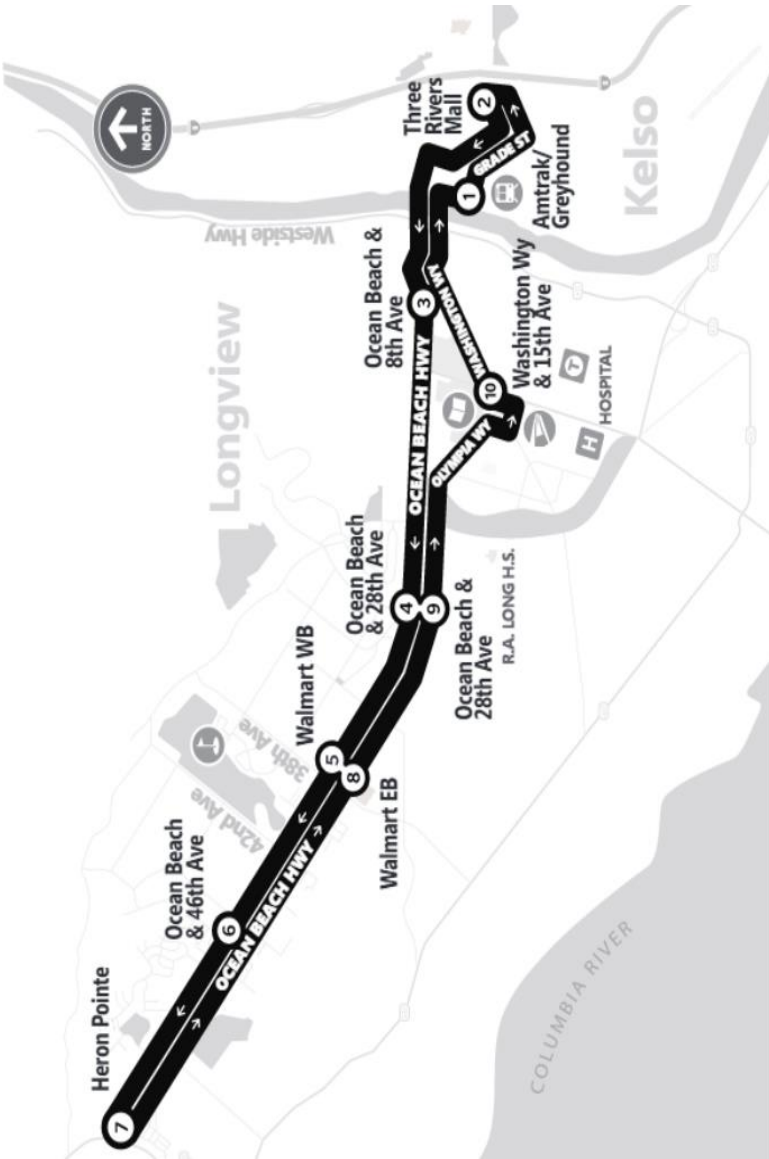

44

SERVING LONGVIEW AND KELSO, WA

EFFECTIVE 3-01-2021

44 Weekdays
NO SERVICE ON WEEKENDS

Route Schedule

	① Kelso Station	② 351 Three Rivers Dr	③ Ocean Beach Hwy & 8th Ave	④ Ocean Beach Hwy & 28th Ave	⑤ Ocean Beach Hwy & 38th Ave	⑥ Ocean Beach Hwy & 46th Ave	⑦ 5819 Ocean Beach Hwy Heron Pointe	⑧ Ocean Beach Hwy & 38th Ave	⑨ Ocean Beach Hwy & 28th Ave	⑩ Washington Way & 15th Ave
AM	***	***	6:30	6:36	6:41	6:43	6:46	6:51	6:56	7:00
	7:20	7:23	7:30	7:36	7:41	7:43	7:46	7:51	7:56	8:00
	8:20	8:23	8:30	8:36	8:41	8:43	8:46	8:51	8:56	9:00
	9:20	9:23	9:30	9:36	9:41	9:43	9:46	9:51	9:56	10:00
	10:20	10:23	10:30	10:36	10:41	10:43	10:46	10:51	10:56	11:00
	11:20	11:23	11:30	11:36	11:41	11:43	11:46	11:51	11:56	12:00
PM	12:20	12:23	12:30	12:36	12:41	12:43	12:46	12:51	12:56	1:00
	1:20	1:23	1:30	1:36	1:41	1:43	1:46	1:51	1:56	2:00
	2:20	2:23	2:30	2:36	2:41	2:43	2:46	2:51	2:56	3:00
	3:20	3:23	3:30	3:36	3:41	3:43	3:46	3:51	3:56	4:00
	4:20	4:23	4:30	4:36	4:41	4:43	4:46	4:51	4:56	5:00
	5:20	5:23	5:30	5:36	5:41	5:43	5:46	5:51	5:56	6:00
	6:20	6:23	6:30	6:36	6:41	6:43	6:46	6:51	6:56	***

Route 44 helps riders travel long distances East to West along Ocean Beach Hwy. Park and ride options can be found just west of Heron Pointe, as well as other public lots, limiting personal vehicle use for those commuting across town and over the bridge into Kelso. 44 meets with 45 & 57 at Kelso Station (Amtrak/Greyhound).

360.442.5663 www.rctransit.org [Facebook.com/RiverCities Transit](https://www.facebook.com/RiverCitiesTransit)

Legend

- Route 44
- Time Point
- Transit Center
- Travel Direction
- Park
- Water
- Post Office
- Library

Service Hours

Monday-Friday 6:30a-7p

RiverCities Transit is CLOSED on these holidays:
New Year's Day, Memorial Day, Independence Day, Labor Day, Thanksgiving Day & Christmas Day

Fares	Transfers / children 5 & under free			
	One Way	Day Pass	Month Pass	Three Month Pass
Adult	$1.00	$2.00	$14.00	$42.00
Student	$1.00	$2.00	$7.00	$21.00
* Reduced	.50¢	$1.00	$7.00	$21.00
Youth (6-18)	Free Annual Pass (Restrictions apply)			

* Medicare cardholders are eligible for reduced fare

RiverCities Transit operates its programs and services without regard to race, color, and national origin in accordance with Title VI of the Civil Rights Act. Any person who believes she or he has been aggrieved by any unlawful discriminatory practice under Title VI may file a complaint with RiverCities Transit. PO Box 128, Longview, WA 98632; 360.442.5663 (TTY Relay: 711); customerservice@rctransit.org