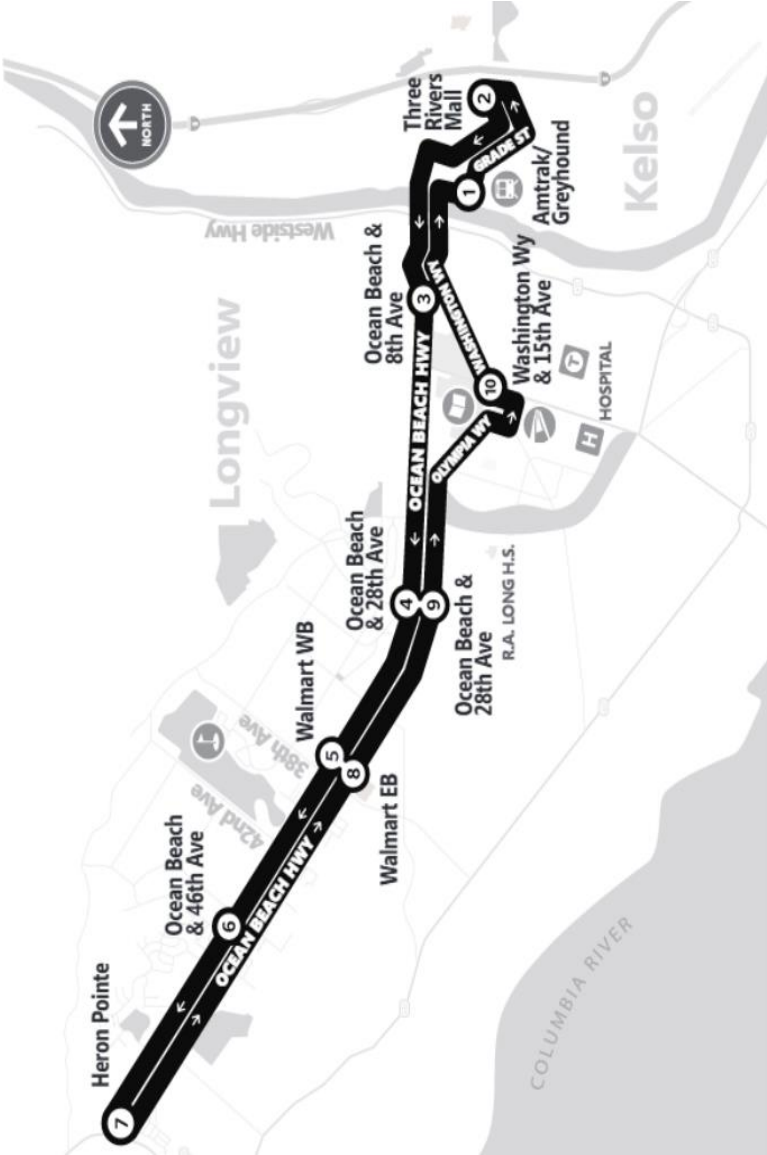

44

SERVING LONGVIEW AND KELSO, WA

EFFECTIVE 3-01-2021

44 Weekdays
NO SERVICE ON WEEKENDS

Route Schedule

	① Kelso Station	② 351 Three Rivers Dr	③ Ocean Beach Hwy & 8th Ave	④ Ocean Beach Hwy & 28th Ave	⑤ Ocean Beach Hwy & 38th Ave	⑥ Ocean Beach Hwy & 46th Ave	⑦ 5819 Ocean Beach Hwy Heron Pointe	⑧ Ocean Beach Hwy & 38th Ave	⑨ Ocean Beach Hwy & 28th Ave	⑩ Washington Way & 15th Ave
AM	***	***	6:30	6:36	6:41	6:43	6:46	6:51	6:56	7:00
	7:20	7:23	7:30	7:36	7:41	7:43	7:46	7:51	7:56	8:00
	8:20	8:23	8:30	8:36	8:41	8:43	8:46	8:51	8:56	9:00
	9:20	9:23	9:30	9:36	9:41	9:43	9:46	9:51	9:56	10:00
	10:20	10:23	10:30	10:36	10:41	10:43	10:46	10:51	10:56	11:00
	11:20	11:23	11:30	11:36	11:41	11:43	11:46	11:51	11:56	12:00
PM	12:20	12:23	12:30	12:36	12:41	12:43	12:46	12:51	12:56	1:00
	1:20	1:23	1:30	1:36	1:41	1:43	1:46	1:51	1:56	2:00
	2:20	2:23	2:30	2:36	2:41	2:43	2:46	2:51	2:56	3:00
	3:20	3:23	3:30	3:36	3:41	3:43	3:46	3:51	3:56	4:00
	4:20	4:23	4:30	4:36	4:41	4:43	4:46	4:51	4:56	5:00
	5:20	5:23	5:30	5:36	5:41	5:43	5:46	5:51	5:56	6:00
	6:20	6:23	6:30	6:36	6:41	6:43	6:46	6:51	6:56	***

Route 44 helps riders travel long distances East to West along Ocean Beach Hwy. Park and ride options can be found just west of Heron Pointe, as well as other public lots, limiting personal vehicle use for those commuting across town and over the bridge into Kelso. 44 meets with 45 & 57 at Kelso Station (Amtrak/Greyhound).

360.442.5663 www.rctransit.org [Facebook.com/RiverCities Transit](https://www.facebook.com/RiverCitiesTransit)

Legend

- Route 44
- Time Point
- Transit Center
- Travel Direction
- Park
- Water
- Post Office
- Library

Service Hours

Monday-Friday 6:30a-7p

RiverCities Transit is CLOSED on these holidays:
New Year's Day, Memorial Day, Independence Day, Labor Day, Thanksgiving Day & Christmas Day

Fares	Transfers / children 5 & under free			
	One Way	Day Pass	Month Pass	Three Month Pass
Operators do not make change.				
Adult	$1.00	$2.00	$14.00	$42.00
Student	$1.00	$2.00	$7.00	$21.00
* Reduced	.50¢	$1.00	$7.00	$21.00
Youth (6-18)	Free Annual Pass (Restrictions apply)			

* Medicare cardholders are eligible for reduced fare

RiverCities Transit operates its programs and services without regard to race, color, and national origin in accordance with Title VI of the Civil Rights Act. Any person who believes she or he has been aggrieved by any unlawful discriminatory practice under Title VI may file a complaint with RiverCities Transit. PO Box 128, Longview, WA 98632; 360.442.5663 (TTY Relay: 711); customerservice@rctransit.org