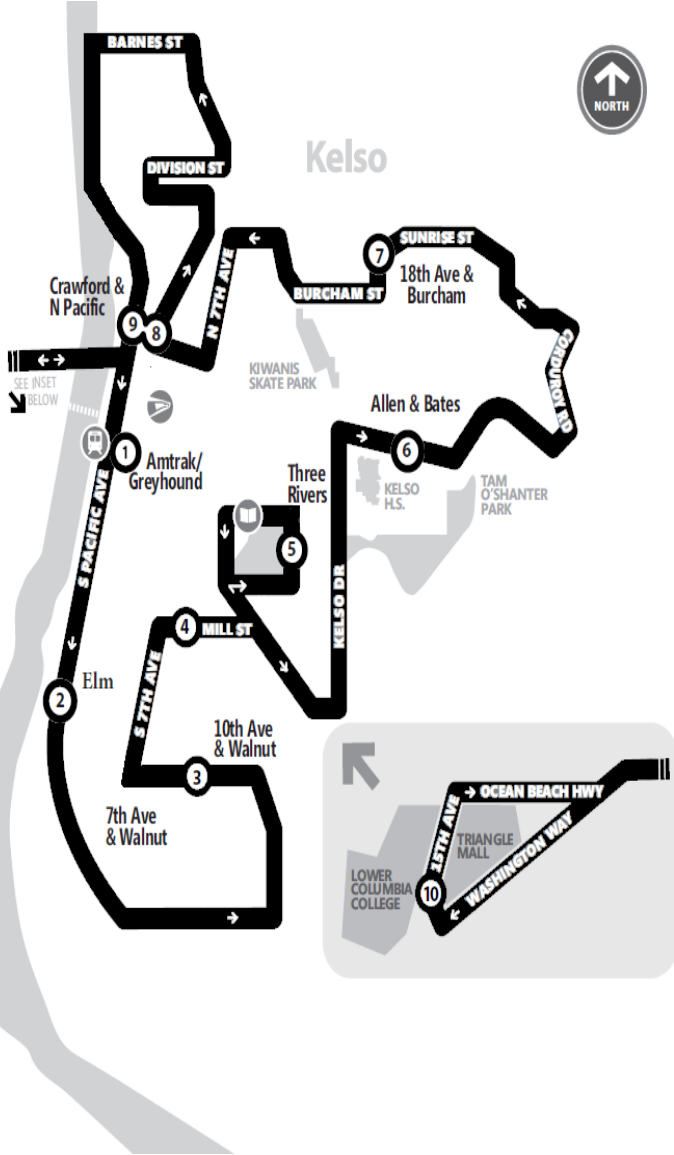

57

SERVING LONGVIEW AND KELSO, WA

EFFECTIVE 3-01-2021

57

Weekdays & Saturdays

■ SHADED TRIPS DO NOT OPERATE SATURDAYS / NO SERVICE ON SUNDAY

Route Schedule

	① Kelso Station	② S Pacific Ave & Elm St	③ Walnut St & S 10th Ave	④ Mill St & S 8th Ave	⑤ 351 Three Rivers Dr	⑥ Allen St & N 19th Ave Kelso HS	⑦ 18th Ave & Bloyd St	⑧ N Pacific Ave & Crawford St	⑨ N Pacific Ave & Columbia St	⑩ 15th Ave & Commerce Ave
AM	***	***	***	6:30	6:32	6:39	6:44	6:48	6:57	7:02
	7:20	7:22	7:26	7:29	7:32	7:39	7:44	7:48	7:57	8:02
	8:20	8:22	8:26	8:29	8:32	8:39	8:44	8:48	8:57	9:02
	9:20	9:22	9:26	9:29	9:32	9:39	9:44	9:48	9:57	10:02
	10:20	10:22	10:26	10:29	10:32	10:39	10:44	10:48	10:57	11:02
	11:20	11:22	11:26	11:29	11:32	11:39	11:44	11:48	11:57	***
PM	***	***	***	***	***	***	***	***	***	12:02
	12:20	12:22	12:26	12:29	12:32	12:39	12:44	12:48	12:57	1:02
	1:20	1:22	1:26	1:29	1:32	1:39	1:44	1:48	1:57	2:02
	2:20	2:22	2:26	2:29	2:32	2:39	2:44	2:48	2:57	3:02
	3:20	3:22	3:26	3:29	3:32	3:39	3:44	3:48	3:57	4:02
	4:20	4:22	4:26	4:29	4:32	4:39	4:44	4:48	4:57	5:02
	5:20	5:22	5:26	5:29	5:32	5:39	5:44	5:48	5:57	6:02
	6:20	6:22	6:26	6:29	6:32	6:39	6:44	6:48	6:57	***

Route 57 connects Kelso and Longview and provides a one-seat ride from Kelso to popular Longview destinations such as Lower Columbia College and the Triangle Shopping Center. 57 meets with 44, & 45 at Kelso Station (Amtrak/Greyhound).

360.442.5663 www.rctransit.org [Facebook.com/RiverCities Transit](https://www.facebook.com/RiverCitiesTransit)

Legend

- Route 57
- Time Point
- Transit Center
- Travel Direction
- Park
- Water
- Post Office
- Library