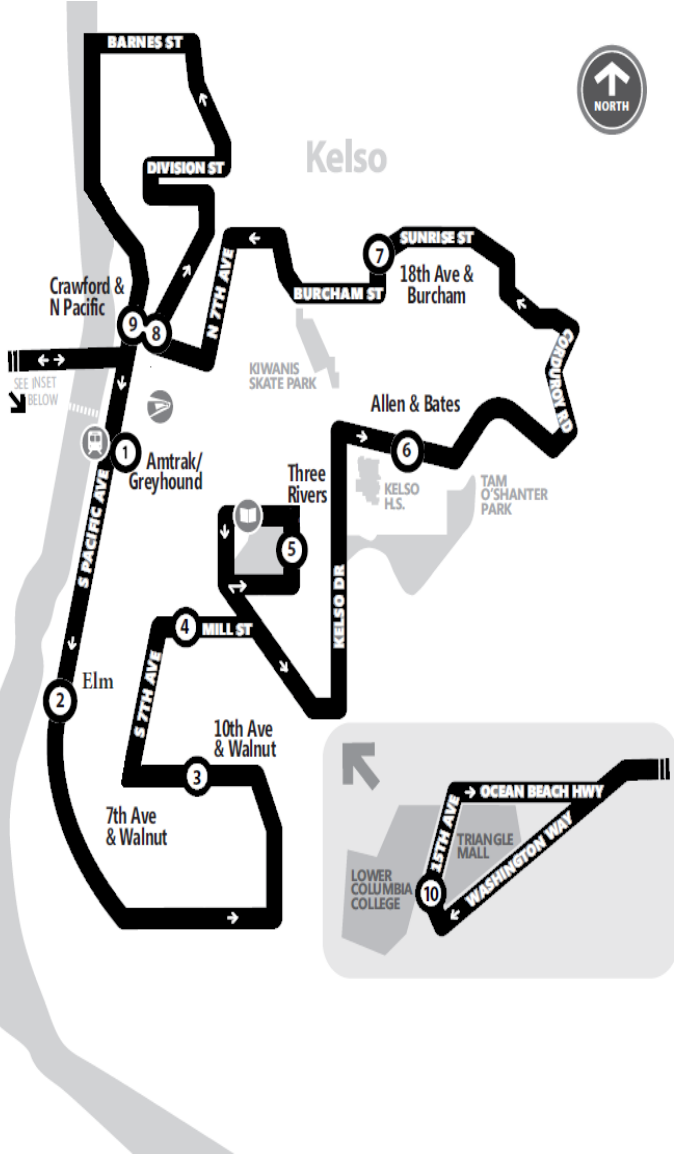

57

SERVING LONGVIEW AND KELSO, WA

EFFECTIVE 3-01-2021

57

Weekdays & Saturdays

■ SHADED TRIPS DO NOT OPERATE SATURDAYS / NO SERVICE ON SUNDAY

Route Schedule

	① Kelso Station	② S Pacific Ave & Elm St	③ Walnut St & S 10th Ave	④ Mill St & S 8th Ave	⑤ 351 Three Rivers Dr	⑥ Allen St & N 19th Ave Kelso HS	⑦ 18th Ave & Bloyd St	⑧ N Pacific Ave & Crawford St	⑨ N Pacific Ave & Columbia St	⑩ 15th Ave & Commerce Ave
AM	***	***	***	6:30	6:32	6:39	6:44	6:48	6:57	7:02
	7:20	7:22	7:26	7:29	7:32	7:39	7:44	7:48	7:57	8:02
	8:20	8:22	8:26	8:29	8:32	8:39	8:44	8:48	8:57	9:02
	9:20	9:22	9:26	9:29	9:32	9:39	9:44	9:48	9:57	10:02
	10:20	10:22	10:26	10:29	10:32	10:39	10:44	10:48	10:57	11:02
	11:20	11:22	11:26	11:29	11:32	11:39	11:44	11:48	11:57	***
PM	***	***	***	***	***	***	***	***	***	12:02
	12:20	12:22	12:26	12:29	12:32	12:39	12:44	12:48	12:57	1:02
	1:20	1:22	1:26	1:29	1:32	1:39	1:44	1:48	1:57	2:02
	2:20	2:22	2:26	2:29	2:32	2:39	2:44	2:48	2:57	3:02
	3:20	3:22	3:26	3:29	3:32	3:39	3:44	3:48	3:57	4:02
	4:20	4:22	4:26	4:29	4:32	4:39	4:44	4:48	4:57	5:02
	5:20	5:22	5:26	5:29	5:32	5:39	5:44	5:48	5:57	6:02
	6:20	6:22	6:26	6:29	6:32	6:39	6:44	6:48	6:57	***

Route 57 connects Kelso and Longview and provides a one-seat ride from Kelso to popular Longview destinations such as Lower Columbia College and the Triangle Shopping Center. 57 meets with 44, & 45 at Kelso Station (Amtrak/Greyhound).