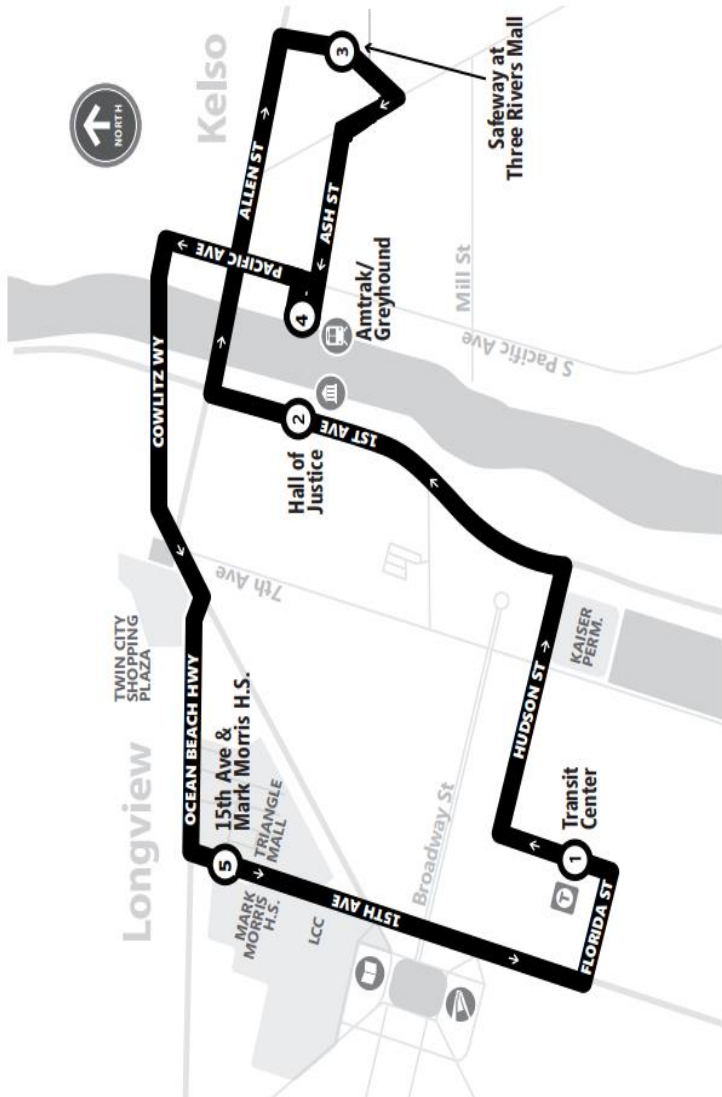

45

SERVING LONGVIEW AND KELSO, WA

EFFECTIVE 3-28-2022

45

Weekdays & Saturdays
NO SERVICE ON SUNDAY

Route Schedule

	① Longview Transit Center	② 1st Ave & Washington St	③ 411 Three rivers Dr Safeway	④ Kelso Station	⑤ 15th Ave & Mark Morris Ct	① Longview Transit Center	② 1st Ave & Washington St	③ 411 Three rivers Dr Safeway	④ Kelso Station	⑤ 15th Ave & Mark Morris Ct
AM	6:30	6:34	6:39	6:42	6:49	***	***	***	***	***
	7:00	7:04	7:09	7:12	7:19	***	***	***	***	***
	7:30	7:34	7:39	7:42	7:49	***	***	***	***	***
	8:00	8:04	8:09	8:12	8:19	8:00	8:04	8:09	8:12	8:19
	8:30	8:34	8:39	8:42	8:49	8:30	8:34	8:39	8:42	8:49
	9:00	9:04	9:09	9:12	9:19	9:00	9:04	9:09	9:12	9:19
	9:20	9:25	9:31	9:36	9:43	***	***	***	***	***
	***	***	***	***	***	9:30	9:34	9:39	9:42	9:49
	9:40	9:45	9:51	9:56	10:03	***	***	***	***	***
	10:00	10:05	10:11	10:16	10:23	10:00	10:05	10:11	10:16	10:23
	10:20	10:25	10:31	10:36	10:43	***	***	***	***	***
	10:40	10:45	10:51	10:56	11:03	10:40	10:45	10:51	10:56	11:03
	11:00	11:05	11:11	11:16	11:23	***	***	***	***	***
	11:20	11:25	11:31	11:36	11:43	11:20	11:25	11:31	11:36	11:43
	11:40	11:45	11:51	11:56	***	***	***	***	***	***
PM	***	***	***	***	12:03	***	***	***	***	***
	12:00	12:05	12:11	12:16	12:23	12:00	12:05	12:11	12:16	12:23
	12:20	12:25	12:31	12:36	12:43	***	***	***	***	***
	12:40	12:45	12:51	12:56	1:03	12:40	12:45	12:51	12:56	1:03
	1:00	1:05	1:11	1:16	1:23	***	***	***	***	***
	1:20	1:25	1:31	1:36	1:43	1:20	1:25	1:31	1:36	1:43
	1:40	1:45	1:51	1:56	2:03	***	***	***	***	***
	2:00	2:05	2:11	2:16	2:23	2:00	2:05	2:11	2:16	2:23
	2:20	2:25	2:31	2:36	2:43	***	***	***	***	***
	2:40	2:45	2:51	2:56	3:03	2:40	2:45	2:51	2:56	3:03
	3:00	3:05	3:11	3:16	3:23	***	***	***	***	***
	3:20	3:25	3:31	3:36	3:43	3:20	3:25	3:31	3:36	3:43
	3:40	3:45	3:51	3:56	4:03	***	***	***	***	***
	4:00	4:05	4:11	4:16	4:23	4:00	4:04	4:09	4:12	4:19
	4:20	4:25	4:31	4:36	4:43	***	***	***	***	***
	***	***	***	***	***	4:30	4:34	4:39	4:42	4:49
	5:00	5:04	5:09	5:12	5:19	5:00	5:04	5:09	5:12	5:19
	5:30	5:34	5:39	5:42	5:49	5:30	5:34	5:39	5:42	5:49
	6:00	6:04	6:09	6:12	6:19	***	***	***	***	***
	6:30	6:34	6:39	6:42	6:49	***	***	***	***	***

Monday - Friday

Saturday

360.442.5663 www.rctransit.org [Facebook.com/RiverCities Transit](https://www.facebook.com/RiverCitiesTransit)

Legend

- Route 45
- Time Point
- Transit Center
- Travel Direction
- Park
- Water
- Post Office
- Library

Service Hours

Monday-Friday 6:30a-7p
Saturday 8a-6p

RiverCities Transit is CLOSED on these holidays:
New Year's Day, Memorial Day, Independence Day, Labor Day, Thanksgiving Day & Christmas Day

Fares	Transfers / children 5 & under free			
	One Way	Day Pass	Month Pass	Three Month Pass
Operators do not make change.				
Adult	$1.00	$2.00	$14.00	$42.00
Student	$1.00	$2.00	$7.00	$21.00
* Reduced	.50¢	$1.00	$7.00	$21.00
Youth (6-18)	Free Annual Pass (Restrictions apply)			

* Medicare cardholders are eligible for reduced fare